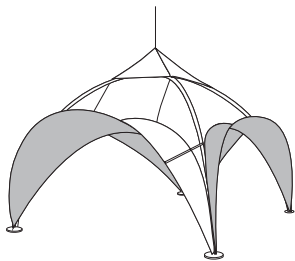

# ▶ OPTIDOME TENTS

---

The freestanding Optidome tent is ideal for temporary outdoor events. The graceful arches and distinctive shape add beauty and elegance to any venue. The Optidome tent is available in a variety of sizes, with several graphic and customization options to choose from.

## OPTIDOME 10

Frame weighs 30 lbs. (canopy weighs 32 lbs.) and has 4 arches with an entrance height of 7.25'. Available in Sunbrella, nylon or polyester. Optional visors and zip-in walls are also available.

10' x 10' x 9.5'

---

## OPTIDOME 20

Frame weighs 110 lbs. (canopy weighs 100 lbs.) and has 5 arches with an entrance height of 10'. Available in Sunbrella, nylon or polyester. Optional visors and zip-in walls are also available.