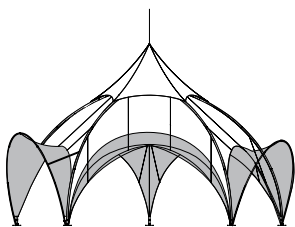

## OPTIDOME 10

Frame weighs 30 lbs. (canopy weighs 32 lbs.) and has 4 arches with an entrance height of 7.25'. Available in Sunbrella, nylon or polyester. Optional visors and zip-in walls are also available.

10' x 10' x 9.5'

---

## OPTIDOME 20

Frame weighs 110 lbs. (canopy weighs 100 lbs.) and has 5 arches with an entrance height of 10'. Available in Sunbrella, nylon or polyester. Optional visors and zip-in walls are also available.

20' x 20' x 15.25'

---