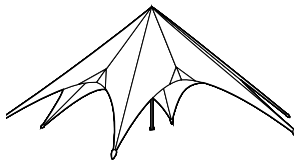

# STAR SHADE TENTS

Star tents are tension fabric structures supported by a single center pole and ground-up tension. The six elegant arches give added visual appeal and at 7.5' high, offer ease in entering the covered area. The Star Shade folds down into 3 carry bags to fit in the trunk of most standard vehicles.

## STAR 43

Frame weighs 73 lbs. (canopy weighs 97 lbs.) and has 6 arches with an entrance height of 7.5'. Comes with carry bag.

43' x 43' x 16.5'

## STAR 55

Frame weighs 77 lbs. (canopy weighs 125 lbs.) and has 6 arches with an entrance height of 7.5'. Comes with carry bag.

55' x 55' x 17'

## STAR 63 TWIN

Frame weighs 78 lbs. (canopy weighs 145 lbs.) and has 6 arches with an entrance height of 9'. Comes with carry bag.

63' x 41' x 16'

---