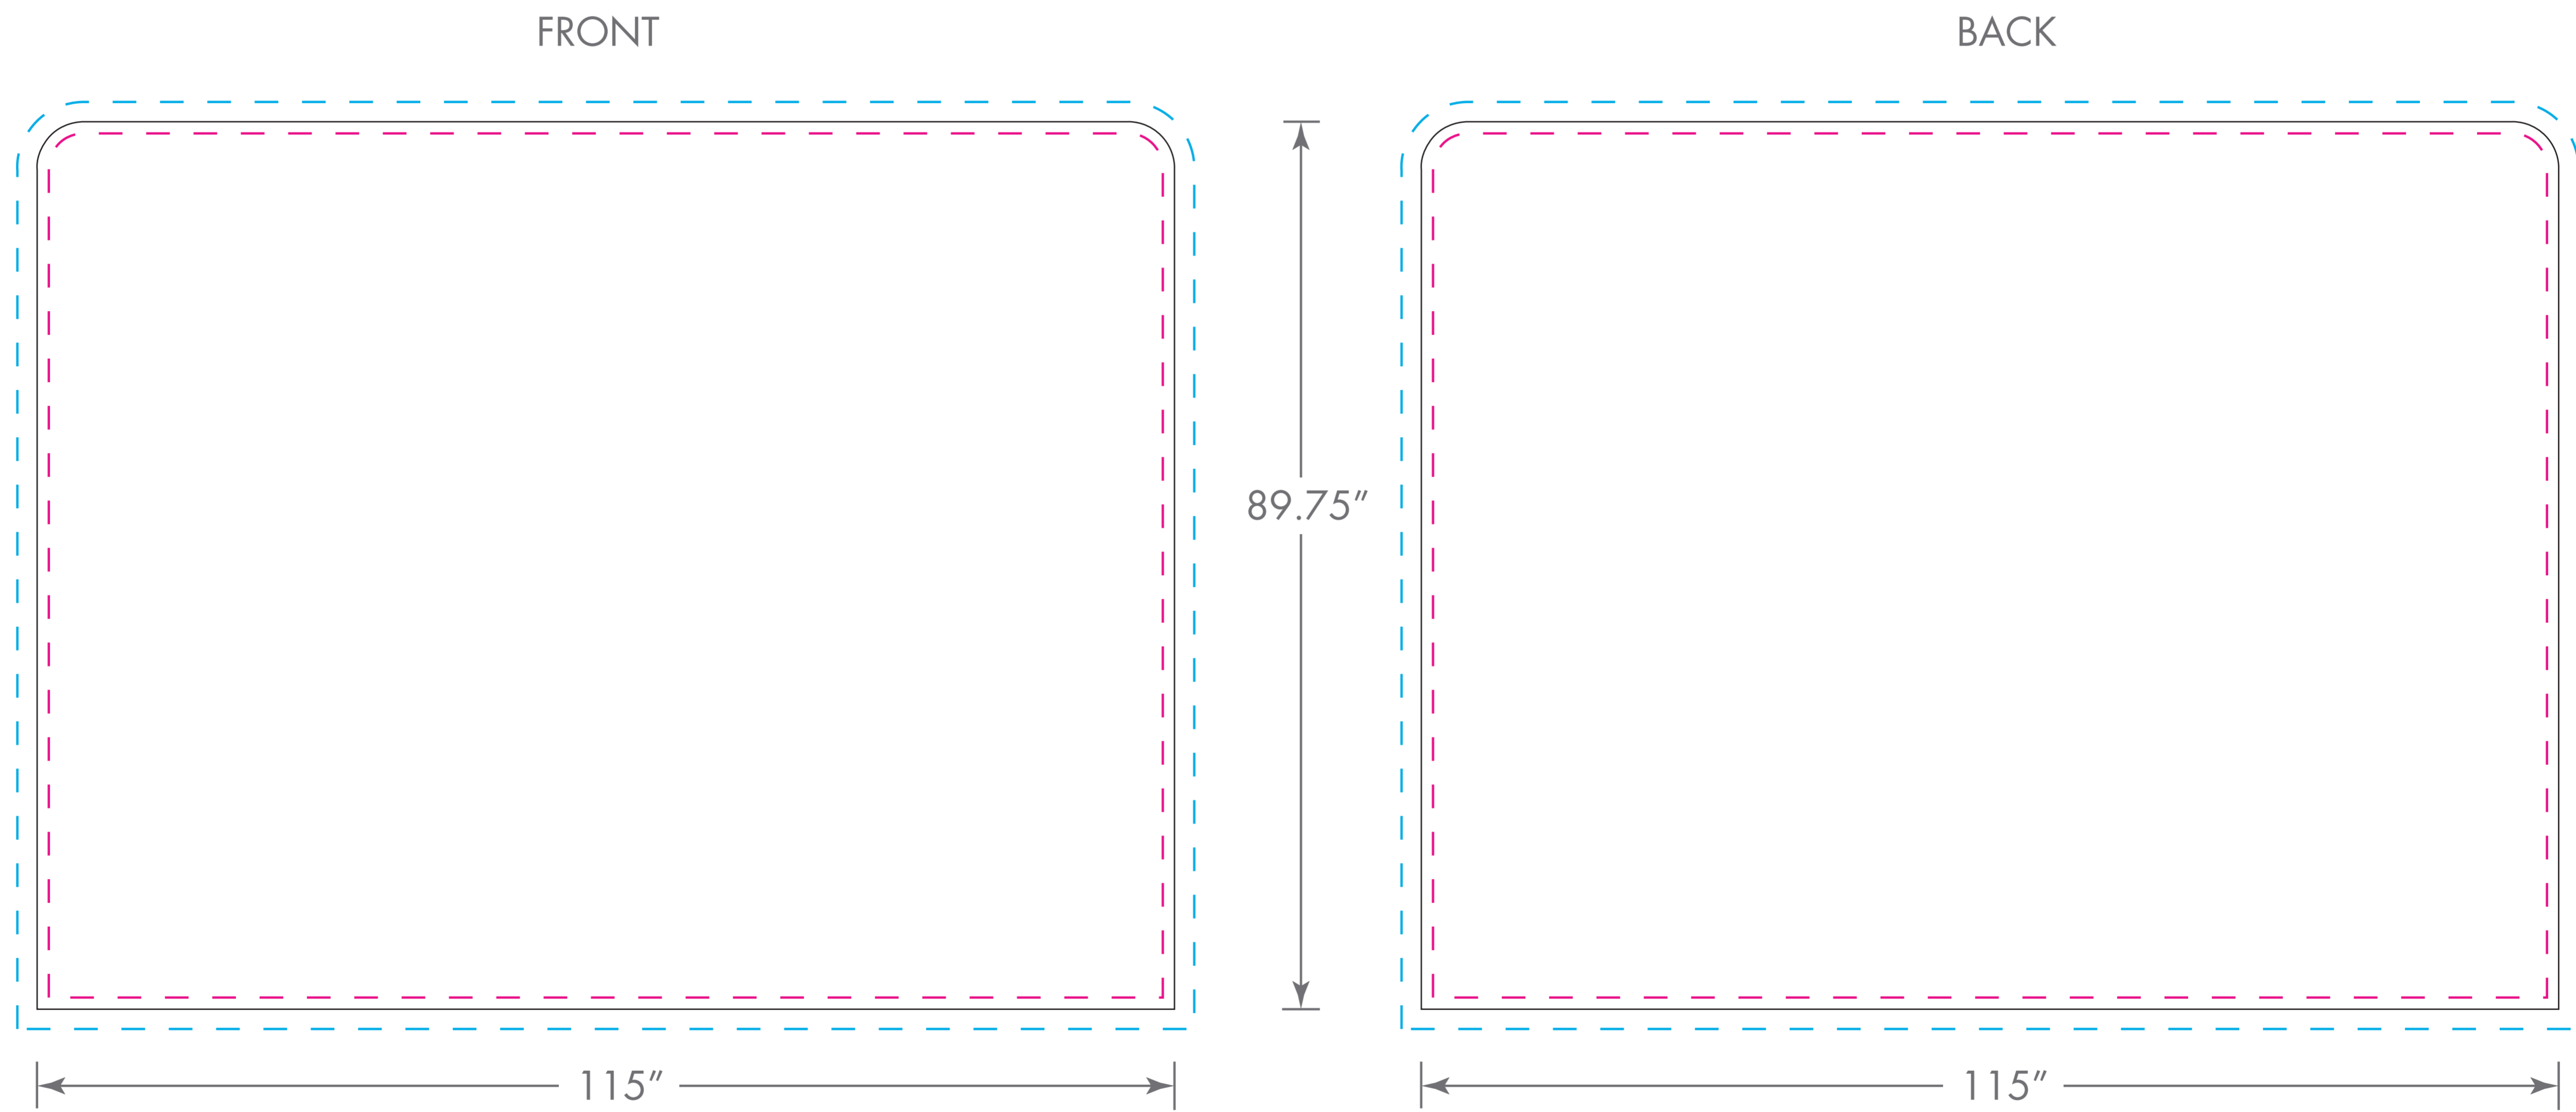

▶ 10' FLAT WALL - VALUE PRINT

SCALE: 10%

- SAFE ART/LIVE ART AREA
- FINISHED SIZE
- BLEED SIZE