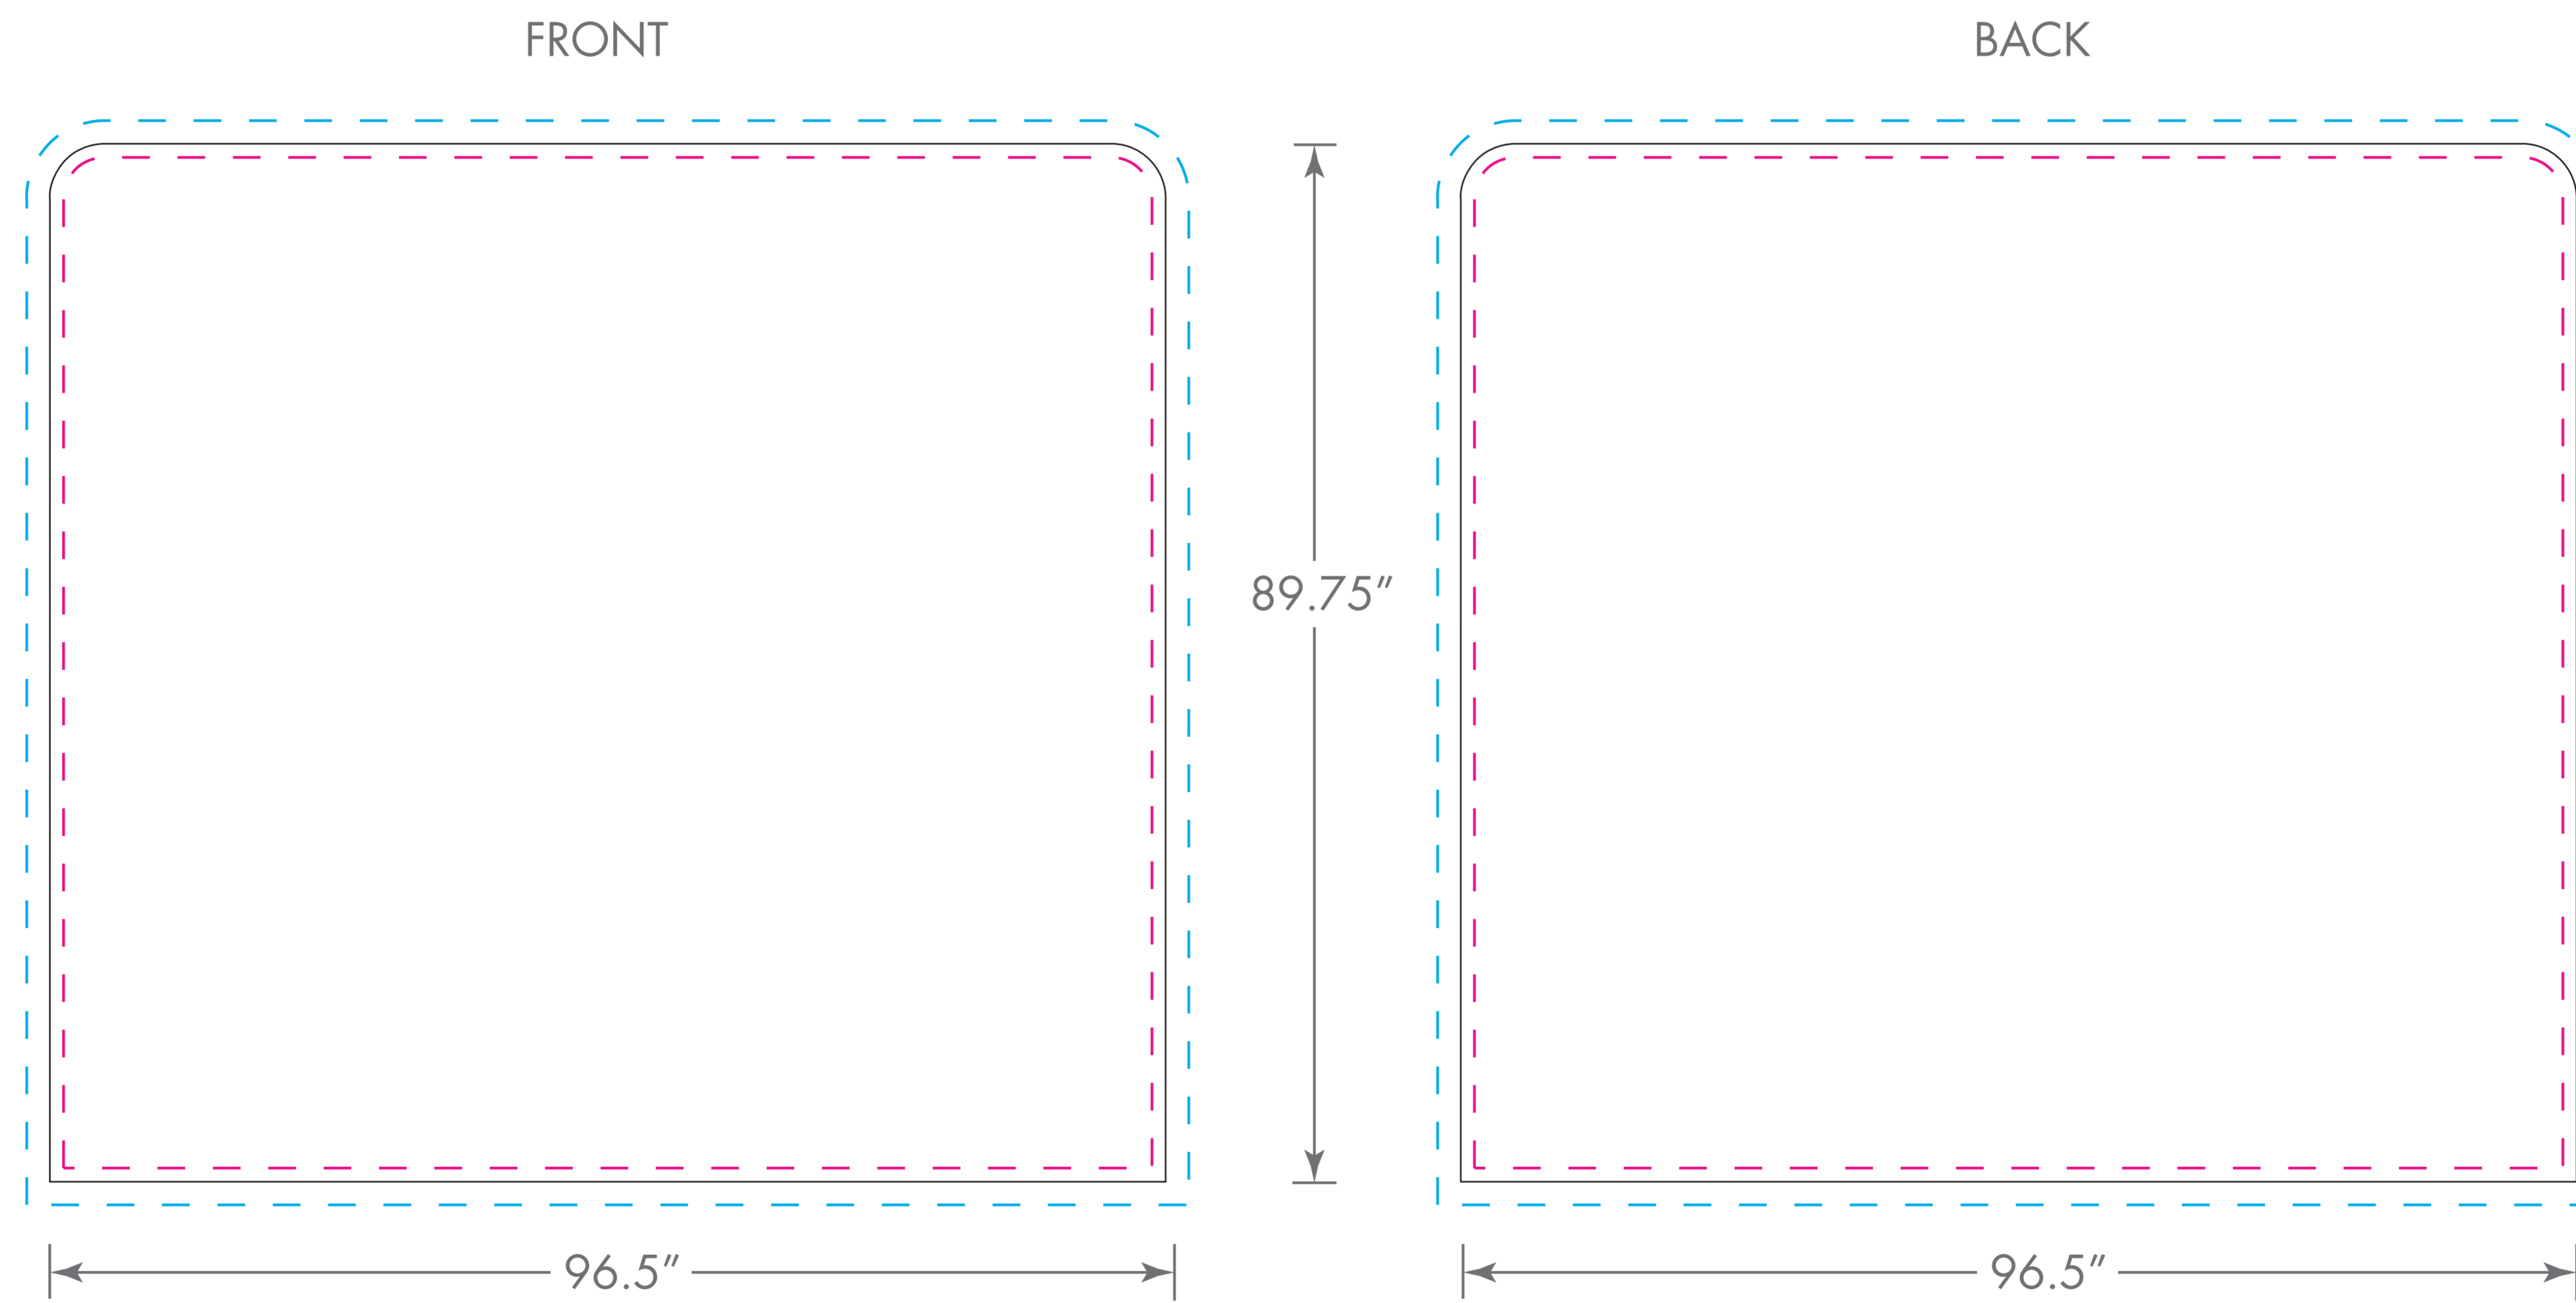

▶ 8' FLAT WALL - VALUE PRINT

SCALE: 10%

- SAFE ART/LIVE ART AREA
- FINISHED SIZE
- BLEED SIZE